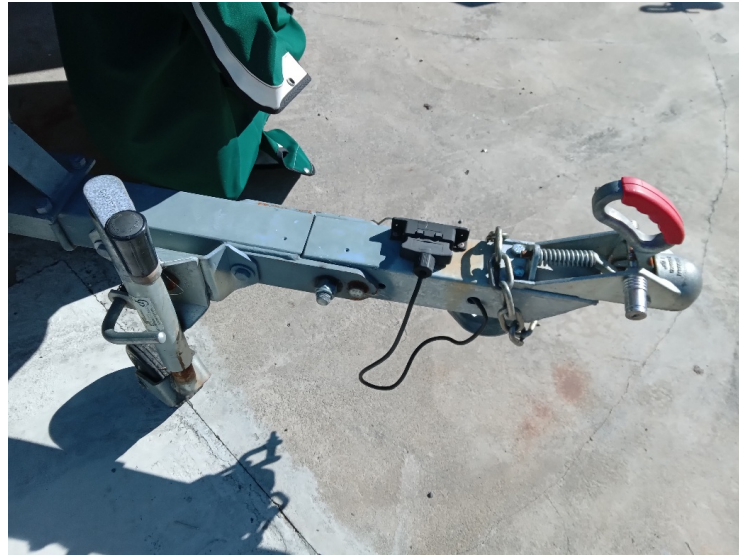

Fi-Glass Ski Angler

\$29,990

The Fi-Glass Ski Angler is an ideal boat for the adventurous boater who enjoys outdoor activities like fishing, diving, or exploring New Zealand's waterways. With a fiberglass hull and a powerful Mercury 60hp 4-stroke engine, this boat is perfect for those seeking an exciting and reliable boating experience. The boat's features include a GPS/sounder, boarding ladder, ski pole, keel guard, front grab rails, and a full road cover, making it practical and convenient for various water-based activities. It is also very tidy and well-maintained, ensuring a great overall experience. The Mercury engine has low hours, has undergone a full service and comes with a 3-month warranty, ensuring optimal performance and reliability. The new rego and WOF trailer comes with guide poles, multi-roller, ezi load, spare wheel, short storage drawbar, and an extending drawbar, making it easy to transport the boat to various destinations. In addition, finance options are available with a competitive 9.95% finance rate. Overall, the Fi-Glass Ski Angler is a great option for those seeking a practical and reliable boat for water-based activities like fishing, diving, or exploring. It's well-maintained, powerful, and comes with convenient features that make it a great choice for an adventurer who loves the outdoor activities.

BOAT FEATURES

- Very Tidy
- GPS/Sounder
- Boarding Ladder
- Ski Pole
- Keel Guard
- Front Grab Rails
- Full Road Cover

MOTOR FEATURES

- Mercury 60hp
- 4 stroke
- 1000cc 4 Cylinder
- Low hours
- Full service
- 3month warranty

TRAILER FEATURES

- Rego and WOF
- Multi roller

- Spare wheel
- Short storage drawbar