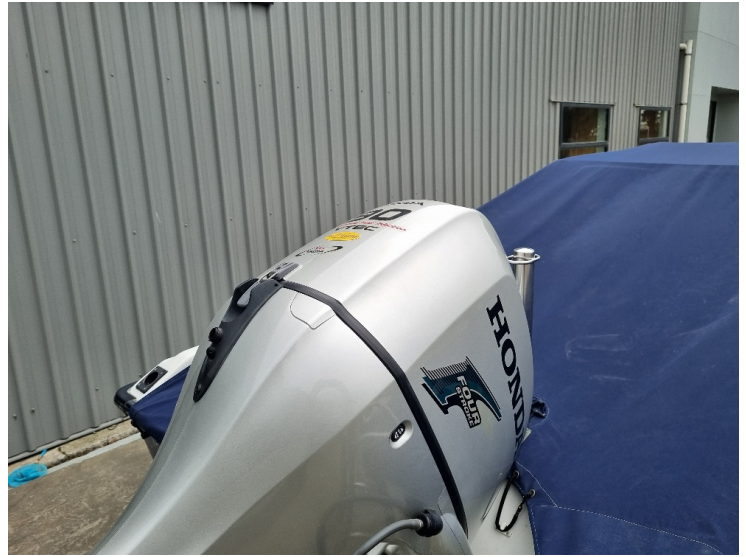

Sea Nymph 442

\$13,999

Sea Nymph 442 Boat with Honda 90HP 4-Stroke â€” Perfect First Boat! Looking for a reliable, versatile, and easy-to-handle boat? The Sea Nymph 442 with its Honda 90HP 4-stroke engine is an ideal choice for both seasoned anglers and newcomers to boating! This boat is known for its solid construction and stability on the water, making it perfect for everything from leisurely weekend cruises to exciting fishing adventures. The Honda 90HP 4-stroke engine offers excellent fuel efficiency and smooth performance, so you can spend more time on the water and less time at the pump. Features include: Sturdy Sea Nymph 442 hull for stability and durability Easy-to-manage size, perfect for first-time boat owners Reliable Honda 90HP 4-stroke engine, offering power and efficiency Spacious deck and ample storage for all your gear Donâ€™t miss out on this great opportunity to own a high-quality boat at an affordable price. Ready for your next adventure? The Sea Nymph 442 with Honda 90HP awaits!

BOAT FEATURES

- Road Cover
- Ski Pole

MOTOR FEATURES

- Honda 90hp
- 4 stroke
- Stainless steel prop

TRAILER FEATURES

- Rego and WOF
- Galvanised frame