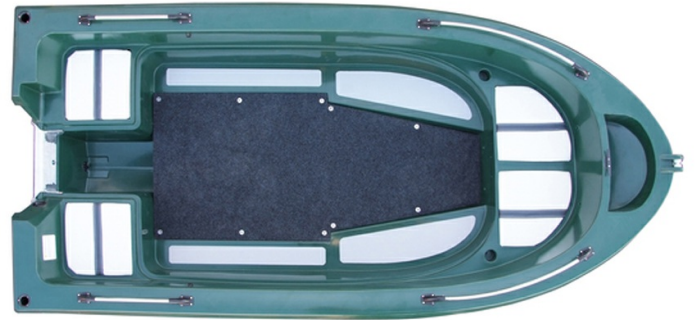

SW4200 Open Boat

\$15,287

What the boaties have wanted and needed is all available in this 'Perfect for Fishing' Smartwave SW4200. Wow! You wont beat this boat for Stability, Safety, Dry & Smooth Riding even in the rough waters and best of all it is seriously user friendly. PRICE EXCLUDES FREIGHT FROM AUCKLAND

BOAT FEATURES

- Reinforced Transom
- Centre Seat/Storage
- Bow Tow Eye
- Rear Floor Drain
- Rod Holders
- Drink Holders
- Bow/Stern Rails
- Front, Middle and Rear Storage
- Anchor Storage
- Flat Floor
- Hidden Cabling Provision

MOTOR FEATURES

- Please see in store for engine options.

TRAILER FEATURES

Trailer available priced at \$3695

- Load Rated Axle, Hubs, Stubs, Rims and Tyres
- Registration and WOF
- Submersible LED Lights
- 3/1 Winch with Steel Cable
- Steel Galvanised Frame
- Jockey Wheel
- Plastic Moulded Wheel Guards
- Trojan Weight Rated Coupling